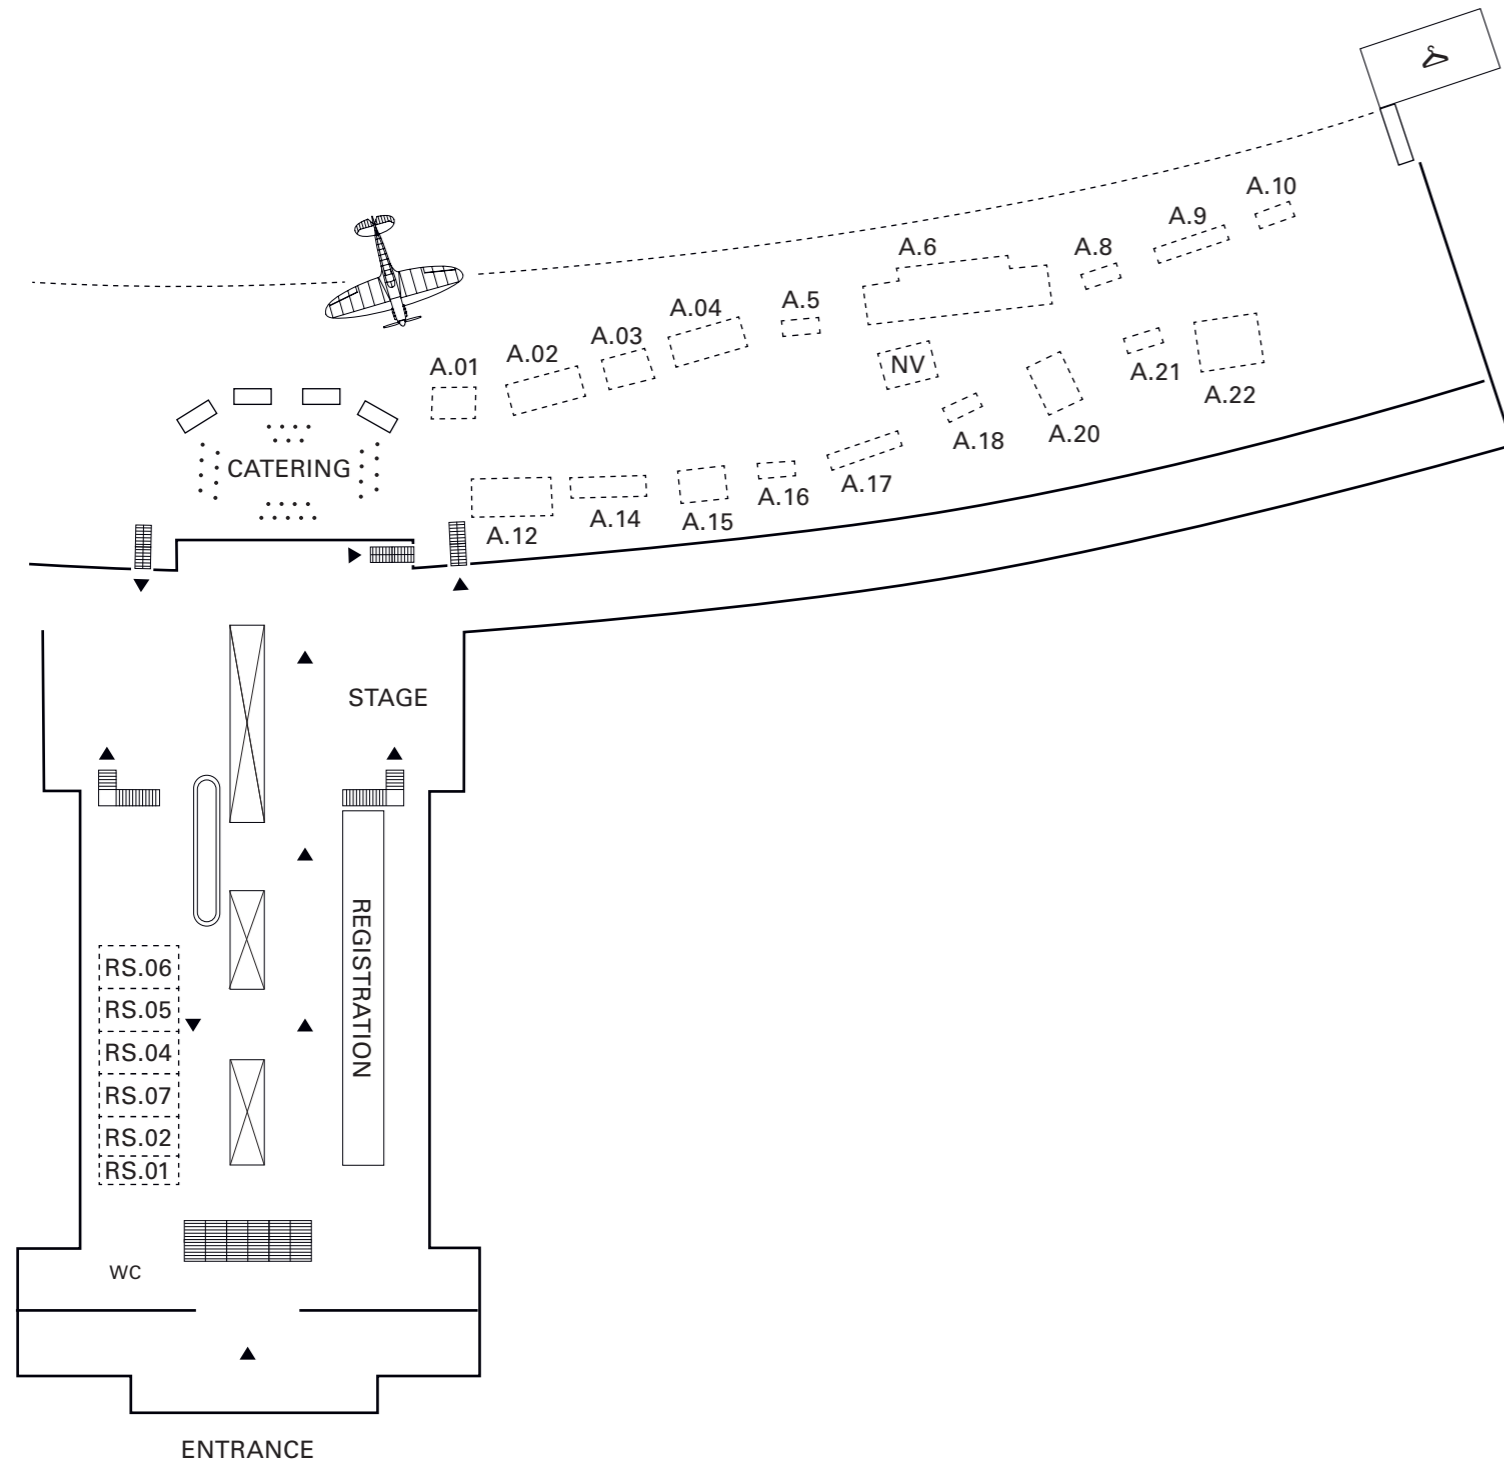

ENTRANCE HALL

AIRFIELD

E

A

BRANDS

- RS.01 CLOUDSTOCK
  HILTES
- RS.02 BEEKEEPER
  HUMINO
- RS.07 ADVARICS
  HUTTER & UNGER
- RS.04 PG LICHT
- RS.05 OUTFITS24
  INTELLIGIX IT-SERVICES
- RS.06 FASHION CLOUD

- A.01 PME LEGEND
- A.02 GUESS
- A.03 UPTOWN BY MAVI
- A.04 WELLENSTEYN
- A.05 REDPOINT
- A.06 GEOGRAPHICAL NORWAY
  CANADIAN PEAK
- A.08 CANYON
- A.09 SCUOLA NAUTICA ITALIANA
- A.10 HARLEM SOUL
- A.12 CAMEL ACTIVE
- A.14 ALIFE & KICKIN
- A.15 TOMTAILOR DENIM
- A.16 JETLAG
- A.17 ANGELS
- A.18 KEEP OUT
- A.20 DREIMASTER
  SCHMUDELWEDDA
- A.21 DIDRIKSONS
- A.22 FYNCH HATTON
- NV NEW VIEW